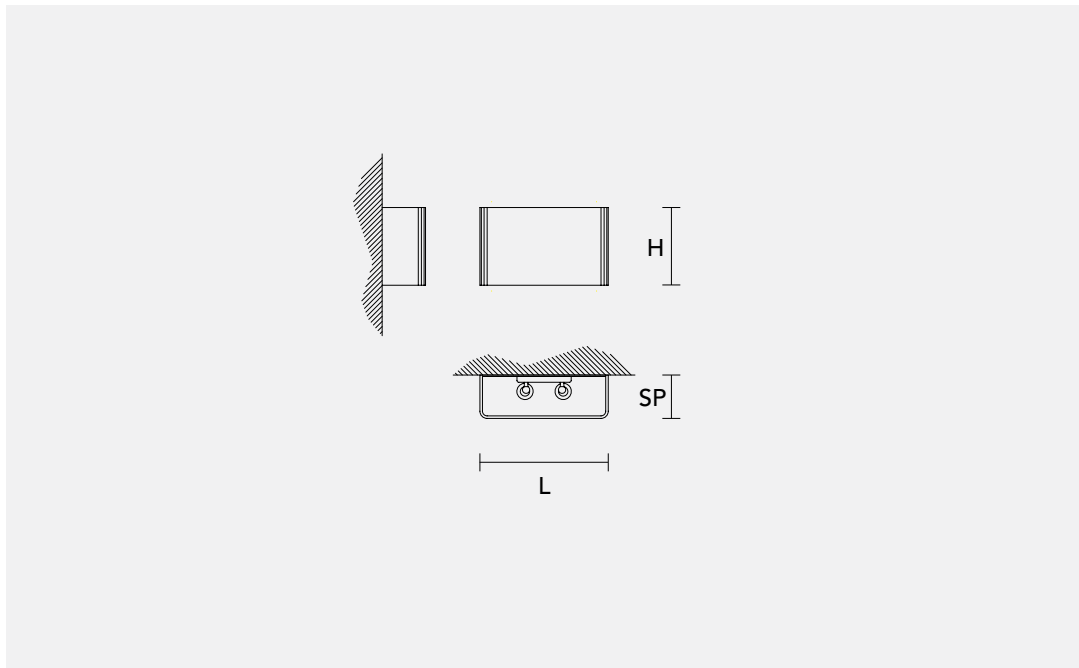

SQUARE A2

Design by: Studio Stile Masiero

Strutture metalliche dalle molteplici forme sono elegantemente ricoperte da preziosi tessuti.

Different shaped, metallic structures are elegantly covered in precious fabrics.

H 22 cm 8.70" **SP** 12 cm 4.80"

L 36 cm 14.20"

Peso: 00 kg **Imballo:** 00 m³
Weight: 00 lb **Packing:** 00 ft³

 2 x E27 x 60W max
Incandescenza
Incandescent

 2 x 23W max
Energy Saving

USA: 2 x E26 x 60W max