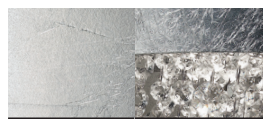

F01 Gold leaf frame comes with amber colors pendants

F02 Silver leaf frame comes with transparent pendants

F03 Copper leaf frame comes with copper colours pendants

V30 Oxide red frame comes with cold colours pendants