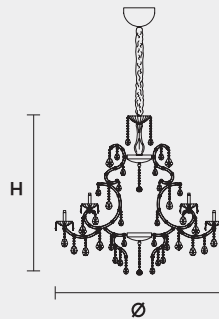

VE 998 18

MASIERO

VE 998 18 MT TRADITIONAL VERSION

H 130 cm 51,18"
 Ø 125 cm 49,21"
 kg 30

18 x E14 x 40 W max
 Triac Dimmable

Lighting system: Traditional E14 lightbulbs (not included)

Frame: Chrome or gold plated metal covered by transparent glass

Lampshades: No lampshades included

Pendants: Transparent

VE 998 18 RW RGB-W LED VERSION

H 130 cm 51,18"
 Ø 125 cm 49,21"
 kg 30

18 x RGB-W LED SOURCES (driver included)
 5940 lm at 3000 K - CRI>85 - 72 W

Controlled by: DMX or Masiero Smart Light App

Frame: Chrome or gold plated metal covered with transparent glass

Lampshades: No lampshades included

Pendants: Transparent

VE 998 18 DW DYNAMIC WHITE LED VERSION

H 130 cm 51,18"
 Ø 125 cm 49,21"
 kg 30

18 x DW LED SOURCES (driver included)
 DYNAMIC White from 2700 K to 6500 K
 8820 lm max at 4700 K - CRI>85 - 72 W

H 130 cm 51,18"
 Ø 125 cm 49,21"
 kg 30

18 x E14 x 40 W max
 Triac Dimmable

Lighting system: Traditional E14 lightbulbs (not included)

Frame: Painted metal covered with painted glass

Lampshades: No lampshades included