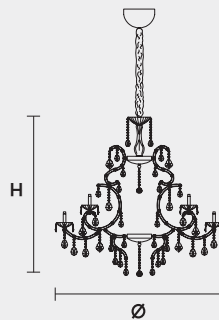

VE 998 18

MASIERO

VE 998 18 MT TRADITIONAL VERSION

H 130 cm 51,18"
 Ø 125 cm 49,21"
 kg 30

18 x E14 x 40 W max
 Triac Dimmable

Lighting system: Traditional E14 lightbulbs (not included)

Frame: Chrome or gold plated metal covered by transparent glass

Lampshades: No lampshades included

Pendants: Transparent

VE 998 18 RW RGB-W LED VERSION

H 130 cm 51,18"
 Ø 125 cm 49,21"
 kg 30

18 x RGB-W LED SOURCES (driver included)
 5940 lm at 3000 K - CRI>85 - 72 W

Controlled by: DMX or Masiero Smart Light App

Frame: Chrome or gold plated metal covered with transparent glass

Lampshades: No lampshades included

Pendants: Transparent

VE 998 18 DW DYNAMIC WHITE LED VERSION

H 130 cm 51,18"
 Ø 125 cm 49,21"
 kg 30

18 x DW LED SOURCES (driver included)
 DYNAMIC White from 2700 K to 6500 K
 8820 lm max at 4700 K - CRI>85 - 72 W

H 130 cm 51,18"
 Ø 125 cm 49,21"
 kg 30

18 x E14 x 40 W max
 Triac Dimmable

Lighting system: Traditional E14 lightbulbs (not included)

Frame: Painted metal covered with painted glass

Lampshades: No lampshades included