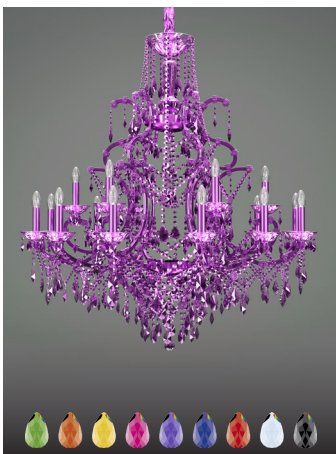

VE 998 18

MASIERO

VE 998 18 MT TRADITIONAL VERSION

H 130 cm 51,18"
 Ø 125 cm 49,21"
 kg 30

18 x E14 x 40 W max
 Triac Dimmable

Lighting system: Traditional E14 lightbulbs (not included)

Frame: Chrome or gold plated metal covered by transparent glass

Lampshades: No lampshades included

Pendants: Transparent

VE 998 18 RW RGB-W LED VERSION

H 130 cm 51,18"
 Ø 125 cm 49,21"
 kg 30

18 x RGB-W LED SOURCES (driver included)
 5940 lm at 3000 K - CRI>85 - 72 W

Controlled by: DMX or Masiero Smart Light App

Frame: Chrome or gold plated metal covered with transparent glass

Lampshades: No lampshades included

Pendants: Transparent

VE 998 18 DW DYNAMIC WHITE LED VERSION

H 130 cm 51,18"
 Ø 125 cm 49,21"
 kg 30

18 x DW LED SOURCES (driver included)
 DYNAMIC White from 2700 K to 6500 K
 8820 lm max at 4700 K - CRI>85 - 72 W

Controlled by: DMX or Masiero Smart Light App

Frame: Chrome or gold plated metal covered with transparent glass

Lampshades: No lampshades included

Pendants: Transparent

VE 998 18 CG COLOURED GLASS VERSION