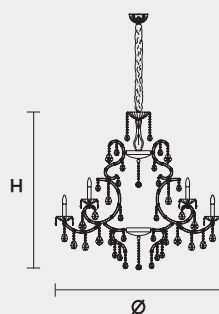

VE 998 18

MASIERO

VE 998 18 MT TRADITIONAL VERSION

H 130 cm 51,18"
 Ø 125 cm 49,21"
 kg 30

18 x E14 x 40 W max
 Triac Dimmable

Lighting system: Traditional E14 lightbulbs (not included)

Frame: Chrome or gold plated metal covered by transparent glass

Frame: Chrome or gold plated metal covered with transparent glass

Lampshades: No lampshades included

Pendants: Transparent

VE 998 18 DW DYNAMIC WHITE LED VERSION

H 130 cm 51,18"
 Ø 125 cm 49,21"
 kg 30

18 x DW LED SOURCES (driver included)
 DYNAMIC White from 2700 K to 6500 K
 8820 lm max at 4700 K - CRI>85 - 72 W

Controlled by: DMX or Masiero Smart Light App

Frame: Chrome or gold plated metal covered with transparent glass

Lampshades: No lampshades included

Pendants: Transparent

VE 998 18 CG COLOURED GLASS VERSION

H 130 cm 51,18"
 Ø 125 cm 49,21"
 kg 30

18 x E14 x 40 W max
 Triac Dimmable

Lighting system: Traditional E14 lightbulbs (not included)

Frame: Painted metal covered with painted glass

Lampshades: No lampshades included