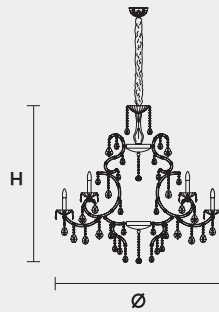

VE 998 18

MASIERO

VE 998 18 MT TRADITIONAL VERSION

H 130 cm 51,18"
 Ø 125 cm 49,21"
 kg 30

18 x E14 x 40 W max
 Triac Dimmable

Lighting system: Traditional E14 lightbulbs (not included)

Frame: Chrome or gold plated metal covered by transparent glass

Lampshades: No lampshades included

Pendants: Transparent

VE 998 18 RW RGB-W LED VERSION

H 130 cm 51,18"
 Ø 125 cm 49,21"
 kg 30

18 x RGB-W LED SOURCES (driver included)
 5940 lm at 3000 K - CRI>85 - 72 W

Controlled by: DMX or Masiero Smart Light App

Frame: Chrome or gold plated metal covered with transparent glass

Lampshades: No lampshades included

Pendants: Transparent

VE 998 18 DW DYNAMIC WHITE LED VERSION

H 130 cm 51,18"
 Ø 125 cm 49,21"
 kg 30

18 x DW LED SOURCES (driver included)
 DYNAMIC White from 2700 K to 6500 K
 8820 lm max at 4700 K - CRI>85 - 72 W

H 130 cm 51,18"
 Ø 125 cm 49,21"
 kg 30

18 x E14 x 40 W max
 Triac Dimmable

Lighting system: Traditional E14 lightbulbs (not included)

Frame: Painted metal covered with painted glass

Lampshades: No lampshades included