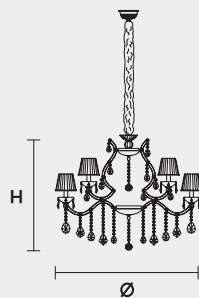

VE 996 15

MASIERO

VE 996 15 MT TRADITIONAL VERSION

H 60 cm 23,62"
 Ø 95 cm 37,40"
 kg 17

15 x E14 x 40 W max
 Triac Dimmable

Lighting system: Traditional E14 lightbulbs (not included)
 Frame: Chrome or gold plated metal covered by transparent glass
 Lampshades: Organza (ORG/12/LIL)
 Pendants: Transparent

VE 996 15 RW RGB-W LED VERSION

H 60 cm 23,62"
 Ø 93 cm 36,61"
 kg 17

15 x RGB-W LED SOURCES (driver included)
 4950 lm at 3000 K - CRI>85 - 60 W

Controlled by: DMX or Masiero Smart Light App
 Frame: Chrome or gold plated metal covered with transparent glass
 Lampshades: No lampshades included
 Pendants: Transparent

VE 996 15 DW DYNAMIC WHITE LED VERSION

H 60 cm 23,62"
 Ø 93 cm 36,61"
 kg 17

15 x DW LED SOURCES (driver included)
 DYNAMIC White from 2700 K to 6500 K
 7350 lm max at 4700 K - CRI>85 - 60 W

Controlled by: DMX or Masiero Smart Light App
 Frame: Chrome or gold plated metal covered with transparent glass
 Lampshades: No lampshades included
 Pendants: Transparent

VE 996 15 CG COLOURED GLASS VERSION

H 60 cm 23,62"
 Ø 95 cm 37,40"
 kg 17

15 x E14 x 40 W max
 Triac Dimmable

Lighting system: Traditional E14 lightbulbs (not included)
 Frame: Painted metal covered with painted glass
 Lampshades: Only organza (ORG/14/...)
 Pendants: Color painted glass
 Available in: Green/ Orange/ Yellow/ Purple/ Lilac/ Blue/ Red/ White/ Black