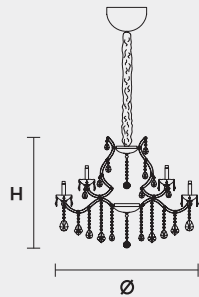

VE 996 15

MASIERO

VE 996 15 MT TRADITIONAL VERSION

H 60 cm 23,62"
 Ø 95 cm 37,40"
 kg 17

15 x E14 x 40 W max
 Triac Dimmable

Lighting system: Traditional E14 lightbulbs (not included)
 Frame: Chrome or gold plated metal covered by transparent glass
 Lampshades: Organza (ORG/12/LIL)
 Pendants: Transparent

VE 996 15 RW RGB-W LED VERSION

H 60 cm 23,62"
 Ø 93 cm 36,61"
 kg 17

15 x RGB-W LED SOURCES (driver included)
 4950 lm at 3000 K - CRI>85 - 60 W

Controlled by: DMX or Masiero Smart Light App
 Frame: Chrome or gold plated metal covered with transparent glass
 Lampshades: No lampshades included
 Pendants: Transparent

VE 996 15 DW DYNAMIC WHITE LED VERSION

H 60 cm 23,62"
 Ø 93 cm 36,61"
 kg 17

15 x DW LED SOURCES (driver included)
 DYNAMIC White from 2700 K to 6500 K
 7350 lm max at 4700 K - CRI>85 - 60 W

Controlled by: DMX or Masiero Smart Light App
 Frame: Chrome or gold plated metal covered with transparent glass
 Lampshades: No lampshades included
 Pendants: Transparent

VE 996 15 CG COLOURED GLASS VERSION

H 60 cm 23,62"
 Ø 95 cm 37,40"
 kg 17

15 x E14 x 40 W max
 Triac Dimmable

Lighting system: Traditional E14 lightbulbs (not included)
 Frame: Painted metal covered with painted glass
 Lampshades: Only organza (ORG/14/...)
 Pendants: Color painted glass
 Available in: Green/ Orange/ Yellow/ Purple/ Lilac/ Blue/ Red/ White/ Black