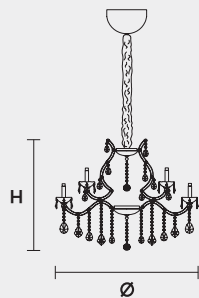

VE 996 15

MASIERO

VE 996 15 MT TRADITIONAL VERSION

H 60 cm 23,62"
 Ø 95 cm 37,40"
 kg 17

15 x E14 x 40 W max
 Triac Dimmable

Lighting system: Traditional E14 lightbulbs (not included)
 Frame: Chrome or gold plated metal covered by transparent glass
 Lampshades: Organza (ORG/12/LIL)
 Pendants: Transparent

VE 996 15 RW RGB-W LED VERSION

H 60 cm 23,62"
 Ø 93 cm 36,61"
 kg 17

15 x RGB-W LED SOURCES (driver included)
 4950 lm at 3000 K - CRI>85 - 60 W

Controlled by: DMX or Masiero Smart Light App
 Frame: Chrome or gold plated metal covered with transparent glass
 Lampshades: No lampshades included
 Pendants: Transparent

VE 996 15 DW DYNAMIC WHITE LED VERSION

H 60 cm 23,62"
 Ø 93 cm 36,61"
 kg 17

15 x DW LED SOURCES (driver included)
 DYNAMIC White from 2700 K to 6500 K
 7350 lm max at 4700 K - CRI>85 - 60 W

Controlled by: DMX or Masiero Smart Light App
 Frame: Chrome or gold plated metal covered with transparent glass
 Lampshades: No lampshades included
 Pendants: Transparent

VE 996 15 CG COLOURED GLASS VERSION

H 60 cm 23,62"
 Ø 95 cm 37,40"
 kg 17

15 x E14 x 40 W max
 Triac Dimmable

Lighting system: Traditional E14 lightbulbs (not included)
 Frame: Painted metal covered with painted glass
 Lampshades: Only organza (ORG/14/...)
 Pendants: Color painted glass
 Available in: Green/ Orange/ Yellow/ Purple/ Lilac/ Blue/ Red/ White/ Black