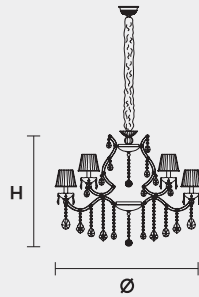

VE 996 15

MASIERO

VE 996 15 MT TRADITIONAL VERSION

H 60 cm 23,62"
 Ø 95 cm 37,40"
 kg 17

15 x E14 x 40 W max
 Triac Dimmable

Lighting system: Traditional E14 lightbulbs (not included)
 Frame: Chrome or gold plated metal covered by transparent glass
 Lampshades: Organza (ORG/12/LIL)
 Pendants: Transparent

VE 996 15 RW RGB-W LED VERSION

H 60 cm 23,62"
 Ø 93 cm 36,61"
 kg 17

15 x RGB-W LED SOURCES (driver included)
 4950 lm at 3000 K - CRI>85 - 60 W

Controlled by: DMX or Masiero Smart Light App
 Frame: Chrome or gold plated metal covered with transparent glass
 Lampshades: No lampshades included
 Pendants: Transparent

VE 996 15 DW DYNAMIC WHITE LED VERSION

H 60 cm 23,62"
 Ø 93 cm 36,61"
 kg 17

15 x DW LED SOURCES (driver included)
 DYNAMIC White from 2700 K to 6500 K
 7350 lm max at 4700 K - CRI>85 - 60 W

Controlled by: DMX or Masiero Smart Light App
 Frame: Chrome or gold plated metal covered with transparent glass
 Lampshades: No lampshades included
 Pendants: Transparent

VE 996 15 CG COLOURED GLASS VERSION

H 60 cm 23,62"
 Ø 95 cm 37,40"
 kg 17

15 x E14 x 40 W max
 Triac Dimmable

Lighting system: Traditional E14 lightbulbs (not included)
 Frame: Painted metal covered with painted glass
 Lampshades: Only organza (ORG/14/...)
 Pendants: Color painted glass
 Available in: Green/ Orange/ Yellow/ Purple/ Lilac/ Blue/ Red/ White/ Black