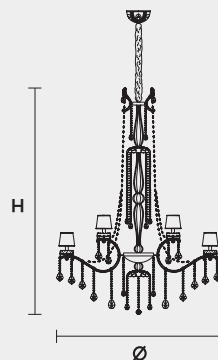

## VE 987 18 MT TRADITIONAL VERSION

**H** 200 cm 78,74"  
**Ø** 140 cm 55,11"  
**kg** 38

18 x E14 x 40 W max  
Triac Dimmable

Lighting system: Traditional E14 lightbulbs (not included)  
Frame: Chrome or gold plated metal covered by transparent glass  
Lampshades: Damask (DAM/14/GD-GD)  
Pendants: Transparent

## VE 987 18 RW RGB-W LED VERSION

**H** 200 cm 78,74"  
**Ø** 136 cm 53,61"  
**kg** 38

18 x RGB-W LED SOURCES (driver included)  
5940 lm at 3000 K - CRI>85 - 72 W

Controlled by: DMX or Masiero Smart Light App  
Frame: Chrome or gold plated metal covered with transparent glass  
Lampshades: No lampshades included  
Pendants: Transparent

## VE 987 18 DW DYNAMIC WHITE LED VERSION

**H** 200 cm 78,74"  
**Ø** 136 cm 53,61"  
**kg** 38

18 x DW LED SOURCES (driver included)  
DYNAMIC White from 2700 K to 6500 K  
8820 lm max at 4700 K - CRI>85 - 72 W

## VE 987 18 CG COLOURED GLASS VERSION

**H** 200 cm 78,74"  
**Ø** 140 cm 55,11"  
**kg** 38

18 x E14 x 40 W max  
Triac Dimmable

Lighting system: Traditional E14 lightbulbs (not included)  
Frame: Painted metal covered with painted glass  
Lampshades: Only organza (ORG/14/...)  
Pendants: Color painted glass  
Available in: Green/ Orange/ Yellow/ Purple/ Lilac/ Blue/ Red/ White/ Black