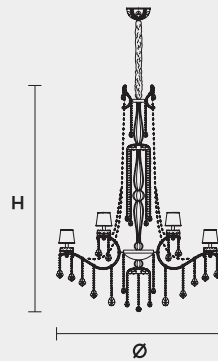

## VE 987 18 MT TRADITIONAL VERSION

**H** 200 cm 78,74"  
**Ø** 140 cm 55,11"  
**kg** 38

18 x E14 x 40 W max  
Triac Dimmable

Lighting system: Traditional E14 lightbulbs (not included)  
Frame: Chrome or gold plated metal covered by transparent glass  
Lampshades: Damask (DAM/14/GD-GD)  
Pendants: Transparent

## VE 987 18 RW RGB-W LED VERSION

**H** 200 cm 78,74"  
**Ø** 136 cm 53,61"  
**kg** 38

18 x RGB-W LED SOURCES (driver included)  
5940 lm at 3000 K - CRI>85 - 72 W

Controlled by: DMX or Masiero Smart Light App  
Frame: Chrome or gold plated metal covered with transparent glass  
Lampshades: No lampshades included  
Pendants: Transparent

## VE 987 18 CG COLOURED GLASS VERSION

**H** 200 cm 78,74"  
**Ø** 140 cm 55,11"  
**kg** 38

18 x E14 x 40 W max  
Triac Dimmable

Lighting system: Traditional E14 lightbulbs (not included)  
Frame: Painted metal covered with painted glass  
Lampshades: Only organza (ORG/14/...)  
Pendants: Color painted glass  
Available in: Green/ Orange/ Yellow/ Purple/ Lilac/ Blue/ Red/ White/ Black