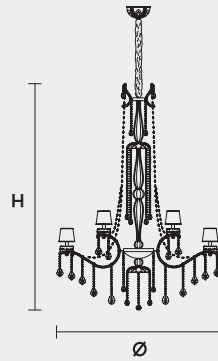

## VE 987 18 MT TRADITIONAL VERSION

**H** 200 cm 78,74"  
**Ø** 140 cm 55,11"  
**kg** 38

18 x E14 x 40 W max  
Triac Dimmable

Lighting system: Traditional E14 lightbulbs (not included)  
Frame: Chrome or gold plated metal covered by transparent glass  
Lampshades: Damask (DAM/14/GD-GD)  
Pendants: Transparent

## VE 987 18 RW RGB-W LED VERSION

**H** 200 cm 78,74"  
**Ø** 136 cm 53,61"  
**kg** 38

18 x RGB-W LED SOURCES (driver included)  
5940 lm at 3000 K - CRI>85 - 72 W

Controlled by: DMX or Masiero Smart Light App  
Frame: Chrome or gold plated metal covered with transparent glass  
Lampshades: No lampshades included  
Pendants: Transparent

## VE 987 18 CG COLOURED GLASS VERSION

**H** 200 cm 78,74"  
**Ø** 140 cm 55,11"  
**kg** 38

18 x E14 x 40 W max  
Triac Dimmable

Lighting system: Traditional E14 lightbulbs (not included)  
Frame: Painted metal covered with painted glass  
Lampshades: Only organza (ORG/14/...)  
Pendants: Color painted glass  
Available in: Green/ Orange/ Yellow/ Purple/ Lilac/ Blue/ Red/ White/ Black