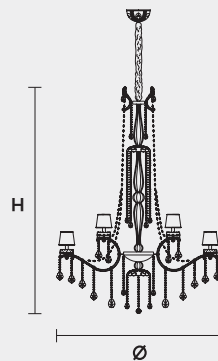

## VE 987 18 MT TRADITIONAL VERSION

**H** 200 cm 78,74"  
**Ø** 140 cm 55,11"  
**kg** 38

18 x E14 x 40 W max  
Triac Dimmable

Lighting system: Traditional E14 lightbulbs (not included)  
Frame: Chrome or gold plated metal covered by transparent glass  
Lampshades: Damask (DAM/14/GD-GD)  
Pendants: Transparent

## VE 987 18 RW RGB-W LED VERSION

**H** 200 cm 78,74"  
**Ø** 136 cm 53,61"  
**kg** 38

18 x RGB-W LED SOURCES (driver included)  
5940 lm at 3000 K - CRI>85 - 72 W

Controlled by: DMX or Masiero Smart Light App  
Frame: Chrome or gold plated metal covered with transparent glass  
Lampshades: No lampshades included  
Pendants: Transparent

## VE 987 18 DW DYNAMIC WHITE LED VERSION

**H** 200 cm 78,74"  
**Ø** 136 cm 53,61"  
**kg** 38

18 x DW LED SOURCES (driver included)  
DYNAMIC White from 2700 K to 6500 K  
8820 lm max at 4700 K - CRI>85 - 72 W

## VE 987 18 CG COLOURED GLASS VERSION

**H** 200 cm 78,74"  
**Ø** 140 cm 55,11"  
**kg** 38

18 x E14 x 40 W max  
Triac Dimmable

Lighting system: Traditional E14 lightbulbs (not included)  
Frame: Painted metal covered with painted glass  
Lampshades: Only organza (ORG/14/...)  
Pendants: Color painted glass  
Available in: Green/ Orange/ Yellow/ Purple/ Lilac/ Blue/ Red/ White/ Black