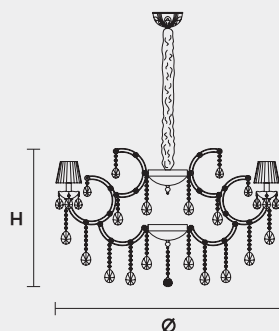

VE 980 12

MASIERO

TRADITIONAL LIGHTING

VE 980 12 MT TRADITIONAL VERSION

H 70 cm 27,55"
Ø 106 cm 41,73"
kg 16

12 x E14 x 40 W max
Triac Dimmable

Lighting system: Traditional E14 lightbulbs (not included)
Frame: Chrome or gold plated metal covered by transparent glass
Lampshades: Organza (ORG/12/WH)
Pendants: Transparent

VE 980 12 RW RGB-W LED VERSION

H 70 cm 27,55"
Ø 104 cm 40,94"
kg 16

12 x RGB-W LED SOURCES (driver included)
3960 lm at 3000 K - CRI>85 - 48 W

Controlled by: DMX or Masiero Smart Light App
Frame: Chrome or gold plated metal covered with transparent glass
Lampshades: No lampshades included
Pendants: Transparent

VE 980 12 DW DYNAMIC WHITE LED VERSION

H 70 cm 27,55"
Ø 104 cm 40,94"
kg 16

12 x DW LED SOURCES (driver included)
DYNAMIC White from 2700 K to 6500 K
5880 lm max at 4700 K - CRI>85 - 48 W

Controlled by: DMX or Masiero Smart Light App
Frame: Chrome or gold plated metal covered with transparent glass
Lampshades: No lampshades included
Pendants: Transparent

VE 980 12 CG COLOURED GLASS VERSION

H 70 cm 27,55"
Ø 106 cm 41,73"
kg 16

12 x E14 x 40 W max
Triac Dimmable

Lighting system: Traditional E14 lightbulbs (not included)
Frame: Painted metal covered with painted glass
Lampshades: Only organza (ORG/14/...)
Pendants: Color painted glass
Available in: Green/ Orange/ Yellow/ Purple/ Lilac/ Blue/ Red/ White/ Black