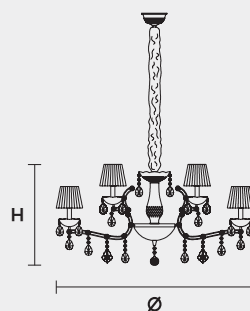

VE 961 12

MASIERO

VE 961 12 MT TRADITIONAL VERSION

H 60 cm 23,62"
 Ø 75 cm 29,52"
 kg 16

12 x E14 x 40 W max
 Triac Dimmable

Lighting system: Traditional E14 lightbulbs (not included)
 Frame: Chrome or gold plated metal covered by transparent glass
 Lampshades: Damask (DAM/12/GD-CREAM)
 Pendants: Transparent

VE 961 12 RW RGB-W LED VERSION

H 60 cm 23,62"
 Ø 73 cm 28,74"
 kg 16

12 x RGB-W LED SOURCES (driver included)
 3960 lm at 3000 K - CRI>85 - 48 W

Controlled by: DMX or Masiero Smart Light App
 Frame: Chrome or gold plated metal covered with transparent glass
 Lampshades: No lampshades included
 Pendants: Transparent

VE 961 12 DW DYNAMIC WHITE LED VERSION

H 60 cm 23,62"
 Ø 73 cm 28,74"
 kg 16

12 x DW LED SOURCES (driver included)
 DYNAMIC White from 2700 K to 6500 K
 5880 lm max at 4700 K - CRI>85 - 48 W

Controlled by: DMX or Masiero Smart Light App
 Frame: Chrome or gold plated metal covered with transparent glass
 Lampshades: No lampshades included
 Pendants: Transparent

VE 961 12 CG COLOURED GLASS VERSION

H 60 cm 23,62"
 Ø 75 cm 29,52"
 kg 16

12 x E14 x 40 W max
 Triac Dimmable

Lighting system: Traditional E14 lightbulbs (not included)
 Frame: Painted metal covered with painted glass
 Lampshades: Only organza (ORG/14/...)
 Pendants: Color painted glass
 Available in: Green/ Orange/ Yellow/ Purple/ Lilac/ Blue/ Red/ White/ Black