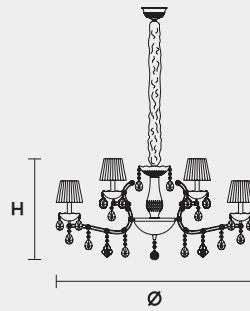

VE 961 12

MASIERO

VE 961 12 MT TRADITIONAL VERSION

H 60 cm 23,62"
 Ø 75 cm 29,52"
 kg 16

12 x E14 x 40 W max
 Triac Dimmable

Lighting system: Traditional E14 lightbulbs (not included)
 Frame: Chrome or gold plated metal covered by transparent glass
 Lampshades: Damask (DAM/12/GD-CREAM)
 Pendants: Transparent

VE 961 12 RW RGB-W LED VERSION

H 60 cm 23,62"
 Ø 73 cm 28,74"
 kg 16

12 x RGB-W LED SOURCES (driver included)
 3960 lm at 3000 K - CRI>85 - 48 W

Controlled by: DMX or Masiero Smart Light App
 Frame: Chrome or gold plated metal covered with transparent glass
 Lampshades: No lampshades included
 Pendants: Transparent

VE 961 12 DW DYNAMIC WHITE LED VERSION

H 60 cm 23,62"
 Ø 73 cm 28,74"
 kg 16

12 x DW LED SOURCES (driver included)
 DYNAMIC White from 2700 K to 6500 K
 5880 lm max at 4700 K - CRI>85 - 48 W

Controlled by: DMX or Masiero Smart Light App
 Frame: Chrome or gold plated metal covered with transparent glass
 Lampshades: No lampshades included
 Pendants: Transparent

VE 961 12 CG COLOURED GLASS VERSION

H 60 cm 23,62"
 Ø 75 cm 29,52"
 kg 16

12 x E14 x 40 W max
 Triac Dimmable

Lighting system: Traditional E14 lightbulbs (not included)
 Frame: Painted metal covered with painted glass
 Lampshades: Only organza (ORG/14/...)
 Pendants: Color painted glass
 Available in: Green/ Orange/ Yellow/ Purple/ Lilac/ Blue/ Red/ White/ Black