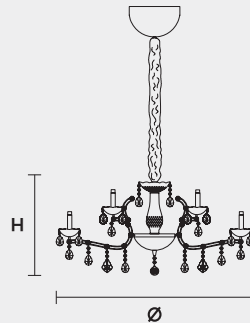

VE 961 12

MASIERO

VE 961 12 MT TRADITIONAL VERSION

H 60 cm 23,62"
 Ø 75 cm 29,52"
 kg 16

12 x E14 x 40 W max
 Triac Dimmable

Lighting system: Traditional E14 lightbulbs (not included)
 Frame: Chrome or gold plated metal covered by transparent glass
 Lampshades: Damask (DAM/12/GD-CREAM)
 Pendants: Transparent

VE 961 12 RW RGB-W LED VERSION

H 60 cm 23,62"
 Ø 73 cm 28,74"
 kg 16

12 x RGB-W LED SOURCES (driver included)
 3960 lm at 3000 K - CRI>85 - 48 W

Controlled by: DMX or Masiero Smart Light App
 Frame: Chrome or gold plated metal covered with transparent glass
 Lampshades: No lampshades included
 Pendants: Transparent

VE 961 12 DW DYNAMIC WHITE LED VERSION

H 60 cm 23,62"
 Ø 73 cm 28,74"
 kg 16

12 x DW LED SOURCES (driver included)
 DYNAMIC White from 2700 K to 6500 K
 5880 lm max at 4700 K - CRI>85 - 48 W

Controlled by: DMX or Masiero Smart Light App
 Frame: Chrome or gold plated metal covered with transparent glass
 Lampshades: No lampshades included
 Pendants: Transparent

VE 961 12 CG COLOURED GLASS VERSION

H 60 cm 23,62"
 Ø 75 cm 29,52"
 kg 16

12 x E14 x 40 W max
 Triac Dimmable

Lighting system: Traditional E14 lightbulbs (not included)
 Frame: Painted metal covered with painted glass
 Lampshades: Only organza (ORG/14/...)
 Pendants: Color painted glass
 Available in: Green/ Orange/ Yellow/ Purple/ Lilac/ Blue/ Red/ White/ Black