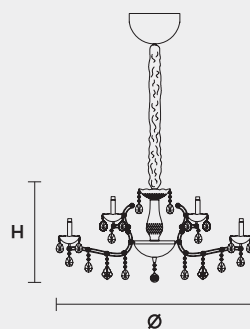

VE 961 12

MASIERO

VE 961 12 MT TRADITIONAL VERSION

H 60 cm 23,62"
 Ø 75 cm 29,52"
 kg 16

12 x E14 x 40 W max
 Triac Dimmable

Lighting system: Traditional E14 lightbulbs (not included)
 Frame: Chrome or gold plated metal covered by transparent glass
 Lampshades: Damask (DAM/12/GD-CREAM)
 Pendants: Transparent

VE 961 12 RW RGB-W LED VERSION

H 60 cm 23,62"
 Ø 73 cm 28,74"
 kg 16

12 x RGB-W LED SOURCES (driver included)
 3960 lm at 3000 K - CRI>85 - 48 W

Controlled by: DMX or Masiero Smart Light App
 Frame: Chrome or gold plated metal covered with transparent glass
 Lampshades: No lampshades included
 Pendants: Transparent

VE 961 12 DW DYNAMIC WHITE LED VERSION

H 60 cm 23,62"
 Ø 73 cm 28,74"
 kg 16

12 x DW LED SOURCES (driver included)
 DYNAMIC White from 2700 K to 6500 K
 5880 lm max at 4700 K - CRI>85 - 48 W

Controlled by: DMX or Masiero Smart Light App
 Frame: Chrome or gold plated metal covered with transparent glass
 Lampshades: No lampshades included
 Pendants: Transparent

VE 961 12 CG COLOURED GLASS VERSION

H 60 cm 23,62"
 Ø 75 cm 29,52"
 kg 16

12 x E14 x 40 W max
 Triac Dimmable

Lighting system: Traditional E14 lightbulbs (not included)
 Frame: Painted metal covered with painted glass
 Lampshades: Only organza (ORG/14/...)
 Pendants: Color painted glass
 Available in: Green/ Orange/ Yellow/ Purple/ Lilac/ Blue/ Red/ White/ Black