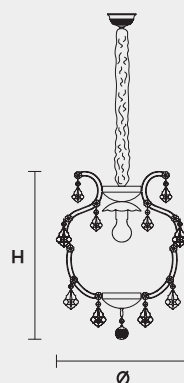

VE 954 1

MASIERO

TRADITIONAL LIGHTING

VE 954 1 MT TRADITIONAL VERSION

H 50 cm 19,69"
Ø 40 cm 15,75"
kg 6

1 x E27 x 60 W max
Triac Dimmable

Lighting system: Traditional E14 lightbulbs (not included)
Frame: Chrome or gold plated metal covered by transparent glass
Lampshades: No lampshades included
Pendants: Transparent

VE 954 1 RW RGB-W LED VERSION

H 50 cm 19,69"
Ø 40 cm 15,75"
kg 6

1 x RGB-W LED SOURCES (driver included)
330 lm at 3000 K - CRI>85 - 4 W

Controlled by: DMX or Masiero Smart Light App
Frame: Chrome or gold plated metal covered with transparent glass
Lampshades: No lampshades included
Pendants: Transparent

VE 954 1 DW DYNAMIC WHITE LED VERSION

H 50 cm 19,69"
Ø 40 cm 15,75"
kg 6

1 x DW LED SOURCES (driver included)
DYNAMIC White from 2700 K to 6500 K
490 lm max at 4700 K - CRI>85 - 4 W

Controlled by: DMX or Masiero Smart Light App
Frame: Chrome or gold plated metal covered with transparent glass
Lampshades: No lampshades included
Pendants: Transparent

VE 954 1 CG COLOURED GLASS VERSION

H 50 cm 19,69"
Ø 40 cm 15,75"
kg 6

1 x E27 x 60 W max
Triac Dimmable

Lighting system: Traditional E14 lightbulbs (not included)
Frame: Painted metal covered with painted glass
Lampshades: No lampshades included
Pendants: Color painted glass
Available in: Green/ Orange/ Yellow/ Purple/ Lilac/ Blue/ Red/ White/ Black