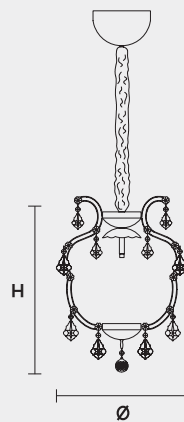

VE 954 1

MASIERO

TRADITIONAL LIGHTING

VE 954 1 MT TRADITIONAL VERSION

H 50 cm 19,69"
Ø 40 cm 15,75"
kg 6

1 x E27 x 60 W max
Triac Dimmable

Lighting system: Traditional E14 lightbulbs (not included)
Frame: Chrome or gold plated metal covered by transparent glass
Lampshades: No lampshades included
Pendants: Transparent

VE 954 1 RW RGB-W LED VERSION

H 50 cm 19,69"
Ø 40 cm 15,75"
kg 6

1 x RGB-W LED SOURCES (driver included)
330 lm at 3000 K - CRI>85 - 4 W

Controlled by: DMX or Masiero Smart Light App
Frame: Chrome or gold plated metal covered with transparent glass
Lampshades: No lampshades included
Pendants: Transparent

VE 954 1 DW DYNAMIC WHITE LED VERSION

H 50 cm 19,69"
Ø 40 cm 15,75"
kg 6

1 x DW LED SOURCES (driver included)
DYNAMIC White from 2700 K to 6500 K
490 lm max at 4700 K - CRI>85 - 4 W

Controlled by: DMX or Masiero Smart Light App
Frame: Chrome or gold plated metal covered with transparent glass
Lampshades: No lampshades included
Pendants: Transparent

VE 954 1 CG COLOURED GLASS VERSION

H 50 cm 19,69"
Ø 40 cm 15,75"
kg 6

1 x E27 x 60 W max
Triac Dimmable

Lighting system: Traditional E14 lightbulbs (not included)
Frame: Painted metal covered with painted glass
Lampshades: No lampshades included
Pendants: Color painted glass
Available in: Green/ Orange/ Yellow/ Purple/ Lilac/ Blue/ Red/ White/ Black