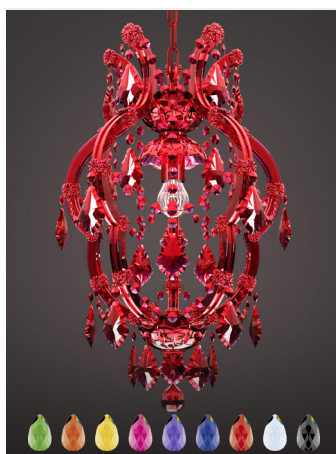

VE 954 1

MASIERO

TRADITIONAL LIGHTING

VE 954 1 MT TRADITIONAL VERSION

H 50 cm 19,69"
Ø 40 cm 15,75"
kg 6

1 x E27 x 60 W max
Triac Dimmable

Lighting system: Traditional E14 lightbulbs (not included)
Frame: Chrome or gold plated metal covered by transparent glass
Lampshades: No lampshades included
Pendants: Transparent

VE 954 1 RW RGB-W LED VERSION

H 50 cm 19,69"
Ø 40 cm 15,75"
kg 6

1 x RGB-W LED SOURCES (driver included)
330 lm at 3000 K - CRI>85 - 4 W

Controlled by: DMX or Masiero Smart Light App
Frame: Chrome or gold plated metal covered with transparent glass
Lampshades: No lampshades included
Pendants: Transparent

VE 954 1 DW DYNAMIC WHITE LED VERSION

H 50 cm 19,69"
Ø 40 cm 15,75"
kg 6

1 x DW LED SOURCES (driver included)
DYNAMIC White from 2700 K to 6500 K
490 lm max at 4700 K - CRI>85 - 4 W

Controlled by: DMX or Masiero Smart Light App
Frame: Chrome or gold plated metal covered with transparent glass
Lampshades: No lampshades included
Pendants: Transparent

VE 954 1 CG COLOURED GLASS VERSION

H 50 cm 19,69"
Ø 40 cm 15,75"
kg 6

1 x E27 x 60 W max
Triac Dimmable

Lighting system: Traditional E14 lightbulbs (not included)
Frame: Painted metal covered with painted glass
Lampshades: No lampshades included
Pendants: Color painted glass
Available in: Green/ Orange/ Yellow/ Purple/ Lilac/ Blue/ Red/ White/ Black