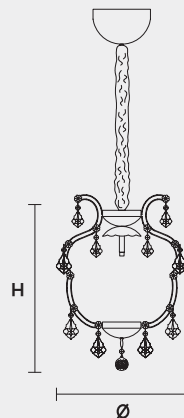

VE 954 1

MASIERO

TRADITIONAL LIGHTING

VE 954 1 MT TRADITIONAL VERSION

H 50 cm 19,69"
Ø 40 cm 15,75"
kg 6

1 x E27 x 60 W max
Triac Dimmable

Lighting system: Traditional E14 lightbulbs (not included)
Frame: Chrome or gold plated metal covered by transparent glass
Lampshades: No lampshades included
Pendants: Transparent

VE 954 1 RW RGB-W LED VERSION

H 50 cm 19,69"
Ø 40 cm 15,75"
kg 6

1 x RGB-W LED SOURCES (driver included)
330 lm at 3000 K - CRI>85 - 4 W

Controlled by: DMX or Masiero Smart Light App
Frame: Chrome or gold plated metal covered with transparent glass
Lampshades: No lampshades included
Pendants: Transparent

VE 954 1 DW DYNAMIC WHITE LED VERSION

H 50 cm 19,69"
Ø 40 cm 15,75"
kg 6

1 x DW LED SOURCES (driver included)
DYNAMIC White from 2700 K to 6500 K
490 lm max at 4700 K - CRI>85 - 4 W

Controlled by: DMX or Masiero Smart Light App
Frame: Chrome or gold plated metal covered with transparent glass
Lampshades: No lampshades included
Pendants: Transparent

VE 954 1 CG COLOURED GLASS VERSION

H 50 cm 19,69"
Ø 40 cm 15,75"
kg 6

1 x E27 x 60 W max
Triac Dimmable

Lighting system: Traditional E14 lightbulbs (not included)
Frame: Painted metal covered with painted glass
Lampshades: No lampshades included
Pendants: Color painted glass
Available in: Green/ Orange/ Yellow/ Purple/ Lilac/ Blue/ Red/ White/ Black