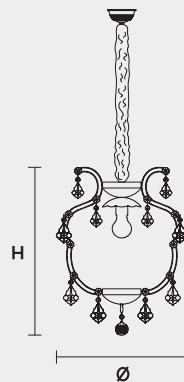

VE 954 1

MASIERO

TRADITIONAL LIGHTING

VE 954 1 MT TRADITIONAL VERSION

H 50 cm 19,69"
Ø 40 cm 15,75"
kg 6

1 x E27 x 60 W max
Triac Dimmable

Lighting system: Traditional E14 lightbulbs (not included)
Frame: Chrome or gold plated metal covered by transparent glass
Lampshades: No lampshades included
Pendants: Transparent

VE 954 1 RW RGB-W LED VERSION

H 50 cm 19,69"
Ø 40 cm 15,75"
kg 6

1 x RGB-W LED SOURCES (driver included)
330 lm at 3000 K - CRI>85 - 4 W

Controlled by: DMX or Masiero Smart Light App
Frame: Chrome or gold plated metal covered with transparent glass
Lampshades: No lampshades included
Pendants: Transparent

VE 954 1 DW DYNAMIC WHITE LED VERSION

H 50 cm 19,69"
Ø 40 cm 15,75"
kg 6

1 x DW LED SOURCES (driver included)
DYNAMIC White from 2700 K to 6500 K
490 lm max at 4700 K - CRI>85 - 4 W

Controlled by: DMX or Masiero Smart Light App
Frame: Chrome or gold plated metal covered with transparent glass
Lampshades: No lampshades included
Pendants: Transparent

VE 954 1 CG COLOURED GLASS VERSION

H 50 cm 19,69"
Ø 40 cm 15,75"
kg 6

1 x E27 x 60 W max
Triac Dimmable

Lighting system: Traditional E14 lightbulbs (not included)
Frame: Painted metal covered with painted glass
Lampshades: No lampshades included
Pendants: Color painted glass
Available in: Green/ Orange/ Yellow/ Purple/ Lilac/ Blue/ Red/ White/ Black