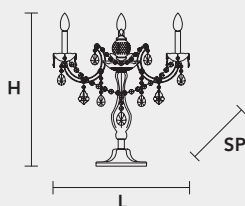

VE 944 TL3

MASIERO

TRADITIONAL LIGHTING

VE 944 TL3 MT TRADITIONAL VERSION

H 60 cm 23,62"
Ø 45 cm 17,72"

3 x E14 x 40 W max
Triac Dimmable

Lighting system: Traditional E14 lightbulbs (not included)
Frame: Chrome or gold plated metal covered by transparent glass
Lampshades: No lampshades included
Pendants: Transparent

VE 944 TL3 RW RGB-W LED VERSION

H 60 cm 23,62"
Ø 45 cm 17,72"

3 x RGB-W LED SOURCES (driver included)
990 lm at 3000 K - CRI>85 - 12 W

Controlled by: DMX or Masiero Smart Light App
Frame: Chrome or gold plated metal covered with transparent glass
Lampshades: No lampshades included
Pendants: Transparent

VE 944 TL3 DW DYNAMIC WHITE LED VERSION

H 60 cm 23,62"
Ø 45 cm 17,72"

3 x DW LED SOURCES (driver included)
DYNAMIC White from 2700 K to 6500 K
1470 lm max at 4700 K - CRI>85 - 12 W

Controlled by: DMX or Masiero Smart Light App
Frame: Chrome or gold plated metal covered with transparent glass
Lampshades: No lampshades included
Pendants: Transparent

VE 944 TL3 CG COLOURED GLASS VERSION

H 60 cm 23,62"
Ø 45 cm 17,72"

3 x E14 x 40 W max
Triac Dimmable

Lighting system: Traditional E14 lightbulbs (not included)
Frame: Painted metal covered with painted glass
Lampshades: No lampshades included
Pendants: Color painted glass
Available in: Green/ Orange/ Yellow/ Purple/ Lilac/ Blue/ Red/ White/ Black