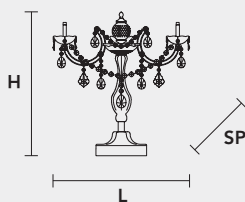

VE 944 TL3

MASIERO

TRADITIONAL LIGHTING

VE 944 TL3 MT TRADITIONAL VERSION

H 60 cm 23,62"
Ø 45 cm 17,72"

3 x E14 x 40 W max
Triac Dimmable

Lighting system: Traditional E14 lightbulbs (not included)
Frame: Chrome or gold plated metal covered by transparent glass
Lampshades: No lampshades included
Pendants: Transparent

VE 944 TL3 RW RGB-W LED VERSION

H 60 cm 23,62"
Ø 45 cm 17,72"

3 x RGB-W LED SOURCES (driver included)
990 lm at 3000 K - CRI>85 - 12 W

Controlled by: DMX or Masiero Smart Light App
Frame: Chrome or gold plated metal covered with transparent glass
Lampshades: No lampshades included
Pendants: Transparent

VE 944 TL3 DW DYNAMIC WHITE LED VERSION

H 60 cm 23,62"
Ø 45 cm 17,72"

3 x DW LED SOURCES (driver included)
DYNAMIC White from 2700 K to 6500 K
1470 lm max at 4700 K - CRI>85 - 12 W

Controlled by: DMX or Masiero Smart Light App
Frame: Chrome or gold plated metal covered with transparent glass
Lampshades: No lampshades included
Pendants: Transparent

VE 944 TL3 CG COLOURED GLASS VERSION

H 60 cm 23,62"
Ø 45 cm 17,72"

3 x E14 x 40 W max
Triac Dimmable

Lighting system: Traditional E14 lightbulbs (not included)
Frame: Painted metal covered with painted glass
Lampshades: No lampshades included
Pendants: Color painted glass
Available in: Green/ Orange/ Yellow/ Purple/ Lilac/ Blue/ Red/ White/ Black