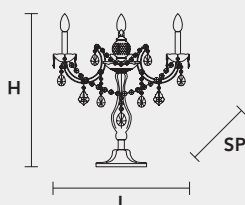

VE 944 TL3

MASIERO

TRADITIONAL LIGHTING

VE 944 TL3 MT TRADITIONAL VERSION

H 60 cm 23,62"
Ø 45 cm 17,72"

3 x E14 x 40 W max
Triac Dimmable

Lighting system: Traditional E14 lightbulbs (not included)
Frame: Chrome or gold plated metal covered by transparent glass
Lampshades: No lampshades included
Pendants: Transparent

VE 944 TL3 RW RGB-W LED VERSION

H 60 cm 23,62"
Ø 45 cm 17,72"

3 x RGB-W LED SOURCES (driver included)
990 lm at 3000 K - CRI>85 - 12 W

Controlled by: DMX or Masiero Smart Light App
Frame: Chrome or gold plated metal covered with transparent glass
Lampshades: No lampshades included
Pendants: Transparent

VE 944 TL3 DW DYNAMIC WHITE LED VERSION

H 60 cm 23,62"
Ø 45 cm 17,72"

3 x DW LED SOURCES (driver included)
DYNAMIC White from 2700 K to 6500 K
1470 lm max at 4700 K - CRI>85 - 12 W

Controlled by: DMX or Masiero Smart Light App
Frame: Chrome or gold plated metal covered with transparent glass
Lampshades: No lampshades included
Pendants: Transparent

VE 944 TL3 CG COLOURED GLASS VERSION

H 60 cm 23,62"
Ø 45 cm 17,72"

3 x E14 x 40 W max
Triac Dimmable

Lighting system: Traditional E14 lightbulbs (not included)
Frame: Painted metal covered with painted glass
Lampshades: No lampshades included
Pendants: Color painted glass
Available in: Green/ Orange/ Yellow/ Purple/ Lilac/ Blue/ Red/ White/ Black