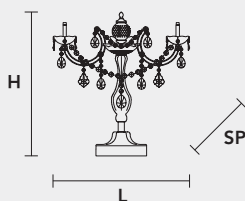

VE 944 TL3

MASIERO

TRADITIONAL LIGHTING

VE 944 TL3 MT TRADITIONAL VERSION

H 60 cm 23,62"
Ø 45 cm 17,72"

3 x E14 x 40 W max
Triac Dimmable

Lighting system: Traditional E14 lightbulbs (not included)
Frame: Chrome or gold plated metal covered by transparent glass
Lampshades: No lampshades included
Pendants: Transparent

VE 944 TL3 RW RGB-W LED VERSION

H 60 cm 23,62"
Ø 45 cm 17,72"

3 x RGB-W LED SOURCES (driver included)
990 lm at 3000 K - CRI>85 - 12 W

Controlled by: DMX or Masiero Smart Light App
Frame: Chrome or gold plated metal covered with transparent glass
Lampshades: No lampshades included
Pendants: Transparent

VE 944 TL3 DW DYNAMIC WHITE LED VERSION

H 60 cm 23,62"
Ø 45 cm 17,72"

3 x DW LED SOURCES (driver included)
DYNAMIC White from 2700 K to 6500 K
1470 lm max at 4700 K - CRI>85 - 12 W

Controlled by: DMX or Masiero Smart Light App
Frame: Chrome or gold plated metal covered with transparent glass
Lampshades: No lampshades included
Pendants: Transparent

VE 944 TL3 CG COLOURED GLASS VERSION

H 60 cm 23,62"
Ø 45 cm 17,72"

3 x E14 x 40 W max
Triac Dimmable

Lighting system: Traditional E14 lightbulbs (not included)
Frame: Painted metal covered with painted glass
Lampshades: No lampshades included
Pendants: Color painted glass
Available in: Green/ Orange/ Yellow/ Purple/ Lilac/ Blue/ Red/ White/ Black