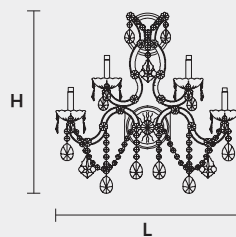

VE 940 A5 DW DYNAMIC WHITE LED VERSION

H 50 cm 19,69"
L 30 cm 11,81"
SP 30 cm 11,81"

5 x DW LED SOURCES (driver included)
DYNAMIC White from 2700 K to 6500 K
2450 lm max at 4700 K - CRI>85 - 20 W

Controlled by: DMX or Masiero Smart Light App

Frame: Chrome or gold plated metal covered with transparent glass

Lampshades: No lampshades included

Pendants: Transparent