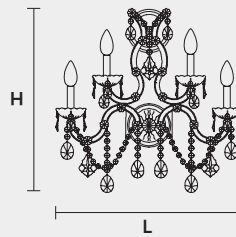

VE 940 A5

MASIERO

TRADITIONAL LIGHTING

VE 940 A5 MT TRADITIONAL VERSION

H 50 cm 19,69"
L 30 cm 11,81"
SP 30 cm 11,81"

5 x E14 x 40 W max
Triac Dimmable

Lighting system: Traditional E14 lightbulbs (not included)

Frame: Chrome or gold plated metal covered by transparent glass

Lampshades: No lampshades included

Pendants: Transparent

VE 940 A5 RW RGB-W LED VERSION

H 50 cm 19,69"
L 30 cm 11,81"
SP 30 cm 11,81"

5 x RGB-W LED SOURCES (driver included)
1650 lm at 3000 K - CRI>85 - 20 W

H 50 cm 19,69"
L 30 cm 11,81"
SP 30 cm 11,81"

5 x DW LED SOURCES (driver included)
DYNAMIC White from 2700 K to 6500 K
2450 lm max at 4700 K - CRI>85 - 20 W

Controlled by: DMX or Masiero Smart Light App

Frame: Chrome or gold plated metal covered with transparent glass

Lampshades: No lampshades included

Pendants: Transparent

VE 940 A5 CG COLOURED GLASS VERSION

H 50 cm 19,69"
L 30 cm 11,81"
30 cm 11,81"

5 x E14 x 40 W max
Triac Dimmable