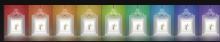

VE 940 A5

MASIERO

TRADITIONAL LIGHTING

VE 940 A5 MT TRADITIONAL VERSION

H 50 cm 19,69"
L 30 cm 11,81"
SP 30 cm 11,81"

5 x E14 x 40 W max
Triac Dimmable

Lighting system: Traditional E14 lightbulbs (not included)

Frame: Chrome or gold plated metal covered by transparent glass

Lampshades: No lampshades included

Pendants: Transparent

VE 940 A5 RW RGB-W LED VERSION

H 50 cm 19,69"
L 30 cm 11,81"
SP 30 cm 11,81"

5 x RGB-W LED SOURCES (driver included)
1650 lm at 3000 K - CRI>85 - 20 W

Controlled by: DMX or Masiero Smart Light App

Frame: Chrome or gold plated metal covered with transparent glass

Lampshades: No lampshades included

Pendants: Transparent

VE 940 A5 DW DYNAMIC WHITE LED VERSION