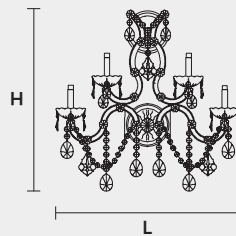

VE 940 A5

MASIERO

TRADITIONAL LIGHTING

VE 940 A5 MT TRADITIONAL VERSION

H 50 cm 19,69"
L 30 cm 11,81"
SP 30 cm 11,81"

5 x E14 x 40 W max
Triac Dimmable

Lighting system: Traditional E14 lightbulbs (not included)

Frame: Chrome or gold plated metal covered by transparent glass

Lampshades: No lampshades included

Pendants: Transparent

VE 940 A5 RW RGB-W LED VERSION

H 50 cm 19,69"
L 30 cm 11,81"
SP 30 cm 11,81"

5 x RGB-W LED SOURCES (driver included)
1650 lm at 3000 K - CRI>85 - 20 W

H 50 cm 19,69"
L 30 cm 11,81"
SP 30 cm 11,81"

5 x DW LED SOURCES (driver included)
DYNAMIC White from 2700 K to 6500 K
2450 lm max at 4700 K - CRI>85 - 20 W

Controlled by: DMX or Masiero Smart Light App

Frame: Chrome or gold plated metal covered with transparent glass

Lampshades: No lampshades included

Pendants: Transparent

VE 940 A5 CG COLOURED GLASS VERSION

H 50 cm 19,69"
L 30 cm 11,81"
30 cm 11,81"

5 x E14 x 40 W max
Triac Dimmable