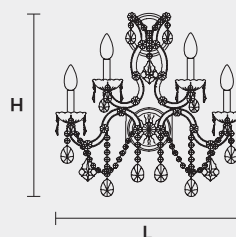

Frame: Chrome or gold plated metal covered by transparent glass

Lampshades: No lampshades included

Pendants: Transparent

VE 940 A5 RW RGB-W LED VERSION

H 50 cm 19,69"
L 30 cm 11,81"
SP 30 cm 11,81"

5 x RGB-W LED SOURCES (driver included)
1650 lm at 3000 K - CRI>85 - 20 W

H 50 cm 19,69"
L 30 cm 11,81"
SP 30 cm 11,81"

5 x DW LED SOURCES (driver included)
DYNAMIC White from 2700 K to 6500 K
2450 lm max at 4700 K - CRI>85 - 20 W

Controlled by: DMX or Masiero Smart Light App

Frame: Chrome or gold plated metal covered with transparent glass

Lampshades: No lampshades included

Pendants: Transparent

VE 940 A5 CG COLOURED GLASS VERSION

H 50 cm 19,69"
L 30 cm 11,81"
30 cm 11,81"

5 x E14 x 40 W max
Triac Dimmable