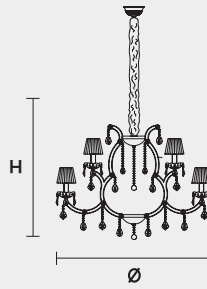

VE 933 12

MASIERO

VE 933 12 MT TRADITIONAL VERSION

H 65 cm 25,59"
Ø 80 cm 31,49"
kg 20

12 x E14 x 40 W max
Triac Dimmable

Lighting system: Traditional E14 lightbulbs (not included)
Frame: Chrome or gold plated metal covered by transparent glass
Lampshades: Organza (ORG/14/RD)
Pendants: Transparent

VE 933 12 RW RGB-W LED VERSION

H 65 cm 25,59"
Ø 76 cm 29,92"
kg 20

12 x RGB-W LED SOURCES (driver included)
3960 lm at 3000 K - CRI>85 - 48 W

Controlled by: DMX or Masiero Smart Light App
Frame: Chrome or gold plated metal covered with transparent glass
Lampshades: No lampshades included
Pendants: Transparent

VE 933 12 DW DYNAMIC WHITE LED VERSION

H 65 cm 25,59"
Ø 76 cm 29,92"
kg 20

12 x DW LED SOURCES (driver included)
DYNAMIC White from 2700 K to 6500 K
5880 lm max at 4700 K - CRI>85 - 48 W

Controlled by: DMX or Masiero Smart Light App
Frame: Chrome or gold plated metal covered with transparent glass
Lampshades: No lampshades included
Pendants: Transparent

VE 933 12 CG COLOURED GLASS VERSION

H 65 cm 25,59"
Ø 80 cm 31,49"
kg 20

12 x E14 x 40 W max
Triac Dimmable

Lighting system: Traditional E14 lightbulbs (not included)
Frame: Painted metal covered with painted glass
Lampshades: Only organza (ORG/14/...)
Pendants: Color painted glass
Available in: Green/ Orange/ Yellow/ Purple/ Lilac/ Blue/ Red/ White/ Black