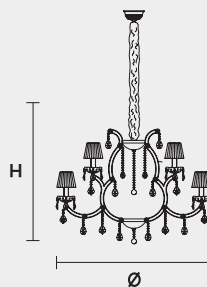

VE 933 12

MASIERO

VE 933 12 MT TRADITIONAL VERSION

H 65 cm 25,59"
Ø 80 cm 31,49"
kg 20

12 x E14 x 40 W max
Triac Dimmable

Lighting system: Traditional E14 lightbulbs (not included)
Frame: Chrome or gold plated metal covered by transparent glass
Lampshades: Organza (ORG/14/RD)
Pendants: Transparent

VE 933 12 RW RGB-W LED VERSION

H 65 cm 25,59"
Ø 76 cm 29,92"
kg 20

12 x RGB-W LED SOURCES (driver included)
3960 lm at 3000 K - CRI>85 - 48 W

Controlled by: DMX or Masiero Smart Light App
Frame: Chrome or gold plated metal covered with transparent glass
Lampshades: No lampshades included
Pendants: Transparent

VE 933 12 DW DYNAMIC WHITE LED VERSION

H 65 cm 25,59"
Ø 76 cm 29,92"
kg 20

12 x DW LED SOURCES (driver included)
DYNAMIC White from 2700 K to 6500 K
5880 lm max at 4700 K - CRI>85 - 48 W

Controlled by: DMX or Masiero Smart Light App
Frame: Chrome or gold plated metal covered with transparent glass
Lampshades: No lampshades included
Pendants: Transparent

VE 933 12 CG COLOURED GLASS VERSION

H 65 cm 25,59"
Ø 80 cm 31,49"
kg 20

12 x E14 x 40 W max
Triac Dimmable

Lighting system: Traditional E14 lightbulbs (not included)
Frame: Painted metal covered with painted glass
Lampshades: Only organza (ORG/14/...)
Pendants: Color painted glass
Available in: Green/ Orange/ Yellow/ Purple/ Lilac/ Blue/ Red/ White/ Black