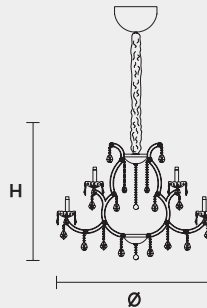

VE 933 12

MASIERO

VE 933 12 MT TRADITIONAL VERSION

H 65 cm 25,59"
Ø 80 cm 31,49"
kg 20

12 x E14 x 40 W max
Triac Dimmable

Lighting system: Traditional E14 lightbulbs (not included)
Frame: Chrome or gold plated metal covered by transparent glass
Lampshades: Organza (ORG/14/RD)
Pendants: Transparent

VE 933 12 RW RGB-W LED VERSION

H 65 cm 25,59"
Ø 76 cm 29,92"
kg 20

12 x RGB-W LED SOURCES (driver included)
3960 lm at 3000 K - CRI>85 - 48 W

Controlled by: DMX or Masiero Smart Light App
Frame: Chrome or gold plated metal covered with transparent glass
Lampshades: No lampshades included
Pendants: Transparent

VE 933 12 DW DYNAMIC WHITE LED VERSION

H 65 cm 25,59"
Ø 76 cm 29,92"
kg 20

12 x DW LED SOURCES (driver included)
DYNAMIC White from 2700 K to 6500 K
5880 lm max at 4700 K - CRI>85 - 48 W

Controlled by: DMX or Masiero Smart Light App
Frame: Chrome or gold plated metal covered with transparent glass
Lampshades: No lampshades included
Pendants: Transparent

VE 933 12 CG COLOURED GLASS VERSION

H 65 cm 25,59"
Ø 80 cm 31,49"
kg 20

12 x E14 x 40 W max
Triac Dimmable

Lighting system: Traditional E14 lightbulbs (not included)
Frame: Painted metal covered with painted glass
Lampshades: Only organza (ORG/14/...)
Pendants: Color painted glass
Available in: Green/ Orange/ Yellow/ Purple/ Lilac/ Blue/ Red/ White/ Black