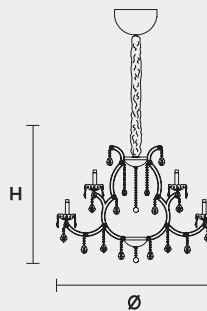

VE 933 12

MASIERO

VE 933 12 MT TRADITIONAL VERSION

H 65 cm 25,59"
Ø 80 cm 31,49"
kg 20

12 x E14 x 40 W max
Triac Dimmable

Lighting system: Traditional E14 lightbulbs (not included)
Frame: Chrome or gold plated metal covered by transparent glass
Lampshades: Organza (ORG/14/RD)
Pendants: Transparent

VE 933 12 RW RGB-W LED VERSION

H 65 cm 25,59"
Ø 76 cm 29,92"
kg 20

12 x RGB-W LED SOURCES (driver included)
3960 lm at 3000 K - CRI>85 - 48 W

Controlled by: DMX or Masiero Smart Light App
Frame: Chrome or gold plated metal covered with transparent glass
Lampshades: No lampshades included
Pendants: Transparent

VE 933 12 DW DYNAMIC WHITE LED VERSION

H 65 cm 25,59"
Ø 76 cm 29,92"
kg 20

12 x DW LED SOURCES (driver included)
DYNAMIC White from 2700 K to 6500 K
5880 lm max at 4700 K - CRI>85 - 48 W

Controlled by: DMX or Masiero Smart Light App
Frame: Chrome or gold plated metal covered with transparent glass
Lampshades: No lampshades included
Pendants: Transparent

VE 933 12 CG COLOURED GLASS VERSION

H 65 cm 25,59"
Ø 80 cm 31,49"
kg 20

12 x E14 x 40 W max
Triac Dimmable

Lighting system: Traditional E14 lightbulbs (not included)
Frame: Painted metal covered with painted glass
Lampshades: Only organza (ORG/14/...)
Pendants: Color painted glass
Available in: Green/ Orange/ Yellow/ Purple/ Lilac/ Blue/ Red/ White/ Black